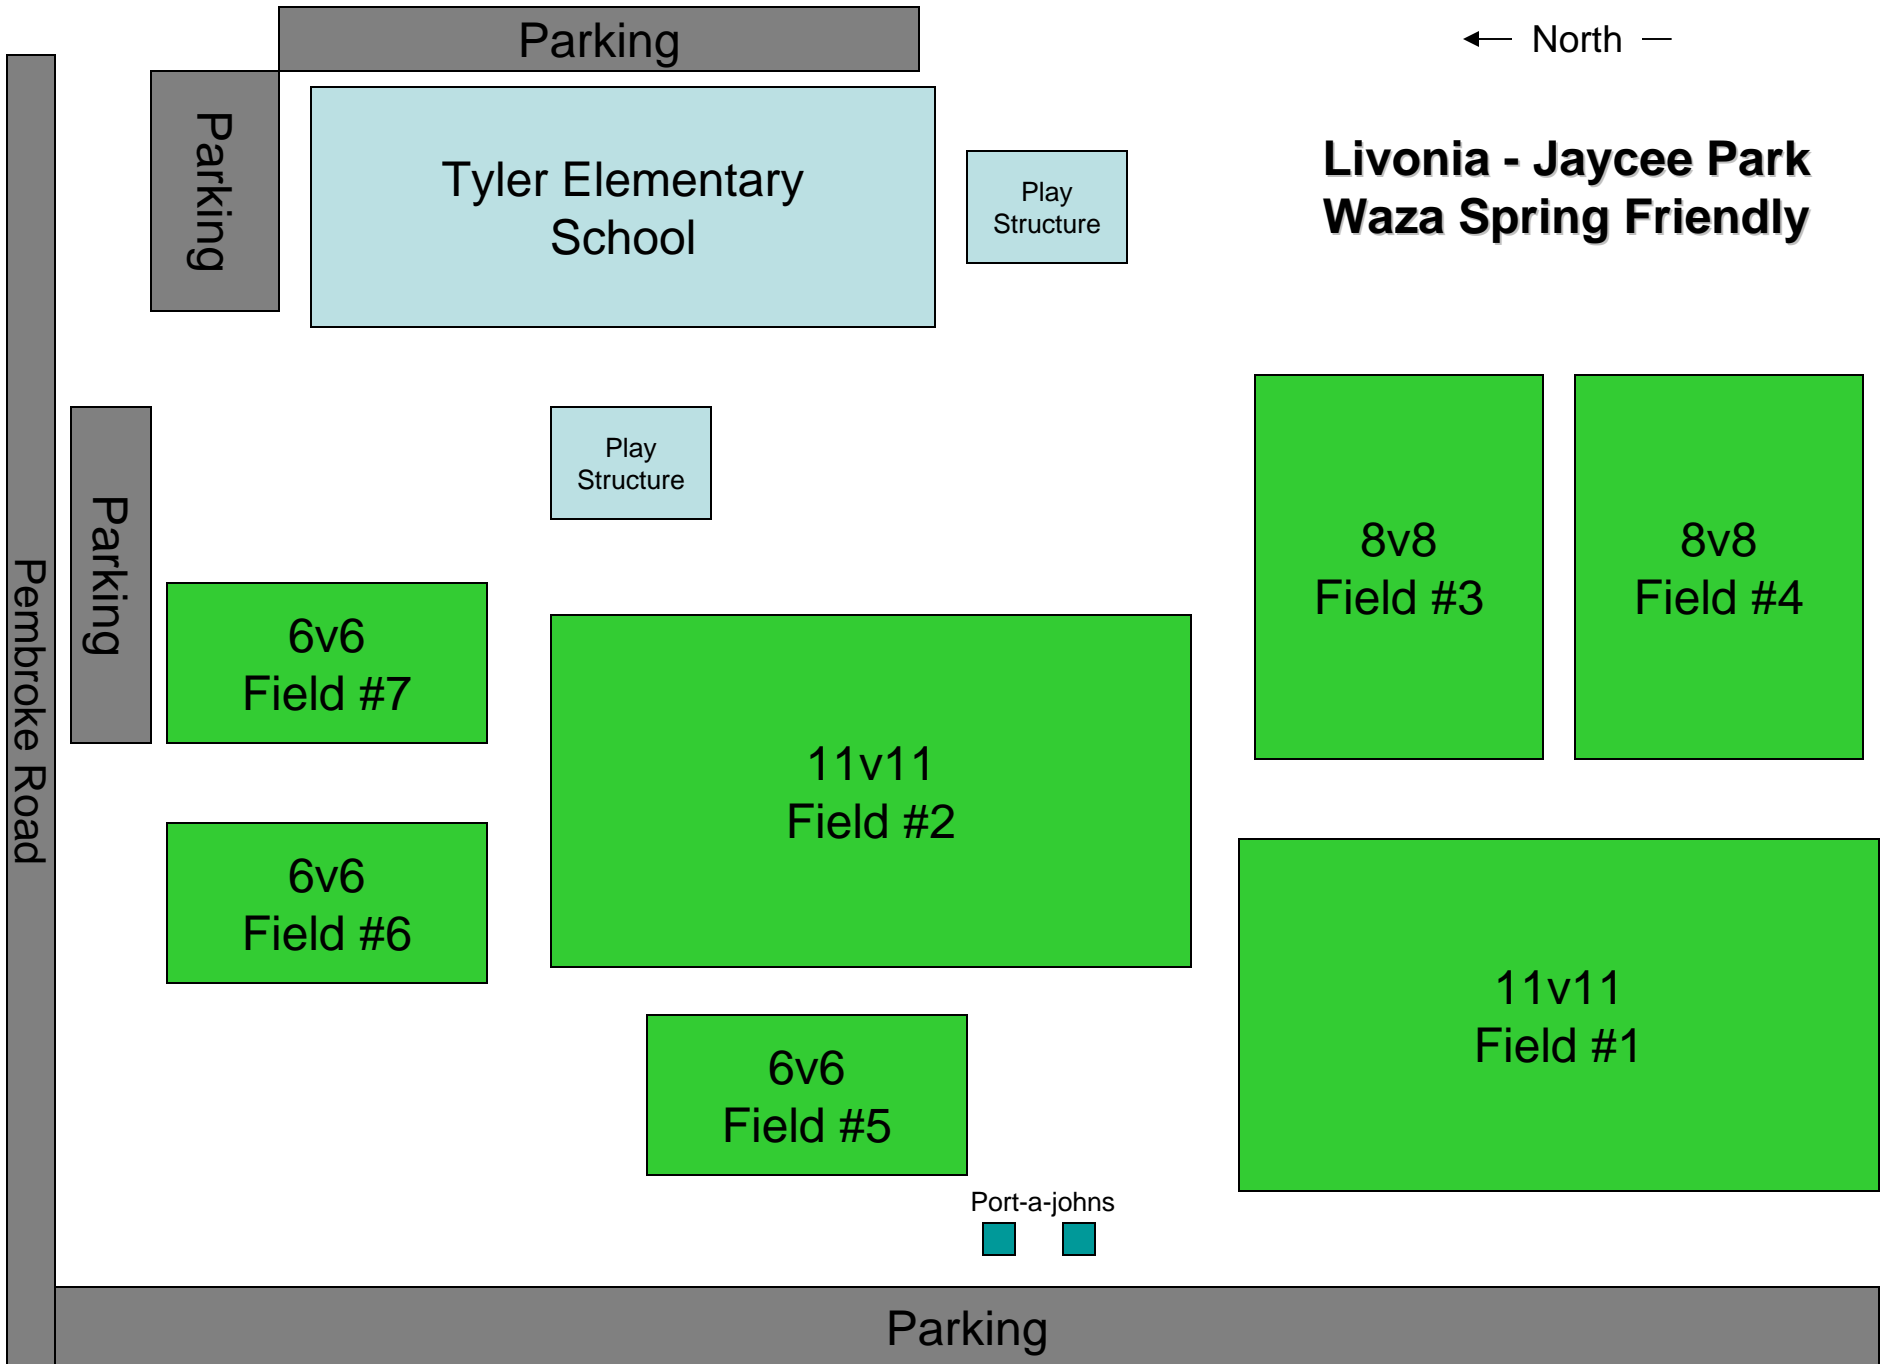

← North —

# Livonia - Jaycee Park Waza Spring Friendly

Parking

Parking

Tyler Elementary  
School

Play  
Structure

Play  
Structure

6v6  
Field #7

11v11  
Field #2

8v8  
Field #3

8v8  
Field #4

6v6  
Field #6

6v6  
Field #5

11v11  
Field #1

Port-a-johns

Parking

Pembroke Road