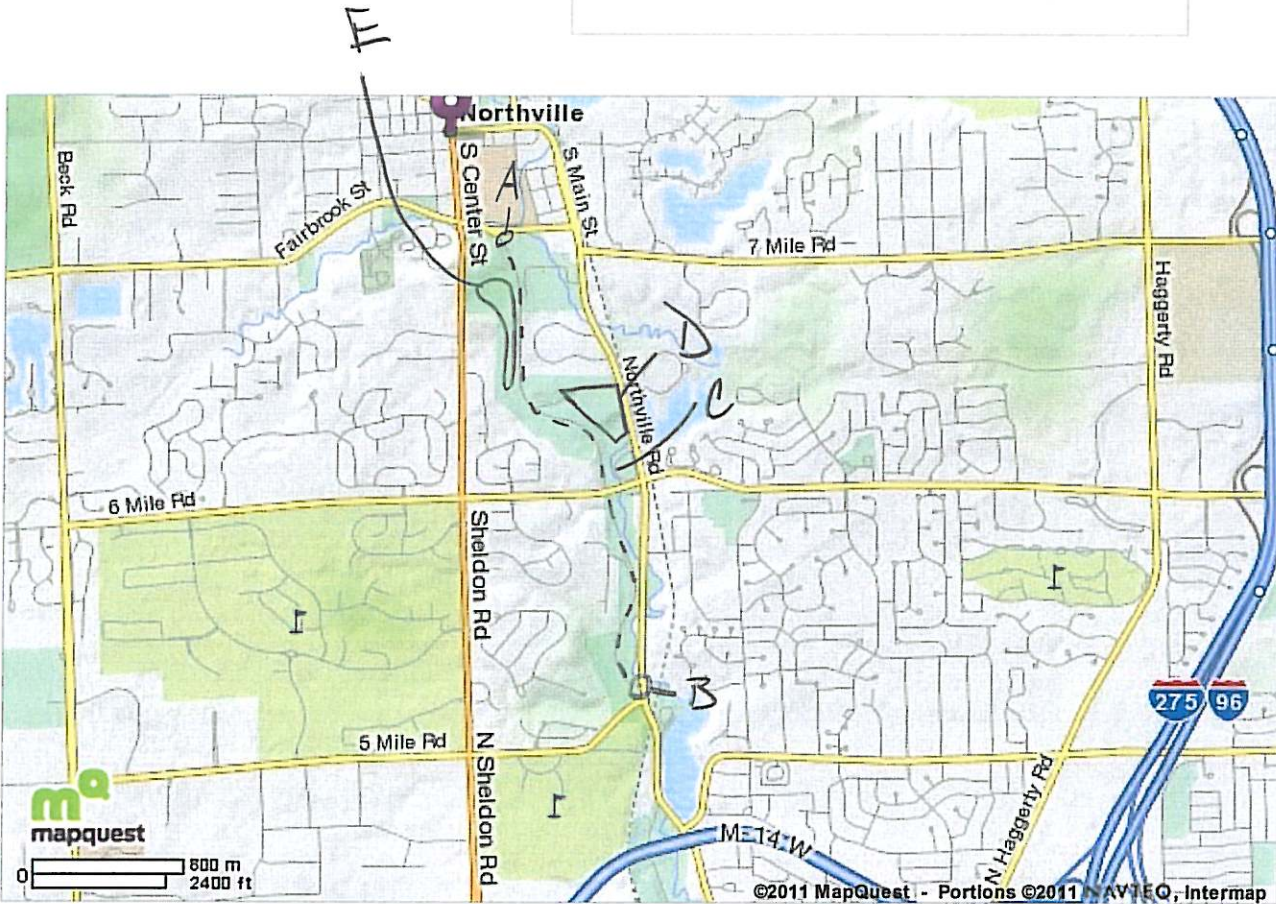

Notes

Map of:  
Northville, MI

All rights reserved. Use subject to License/Copyright

Directions and maps are informational only. We make no warranties on the accuracy of their content, road conditions or route usability or expeditiousness. You assume all risk of use. MapQuest and its suppliers shall not be liable to you for any loss or delay resulting from your use of MapQuest. Your use of MapQuest means you agree to our [Terms of Use](#)

A → B ~ 2 miles - One "lap" C to B to A to C = 4 miles

C Parking lot - Need to cross small bridge to get to Hines Drive

D - Hill training (Note in frisbee golf course. They have the right-of-way. If golfers present do something else)

E - Trail running

Notes

Map of:  
Northville, MI

[All rights reserved. Use subject to License/Copyright](#)

Directions and maps are informational only. We make no warranties on the accuracy of their content, road conditions or route usability or expeditiousness. You assume all risk of use. MapQuest and its suppliers shall not be liable to you for any loss or delay resulting from your use of MapQuest. Your use of MapQuest means you agree to our [Terms of Use](#)