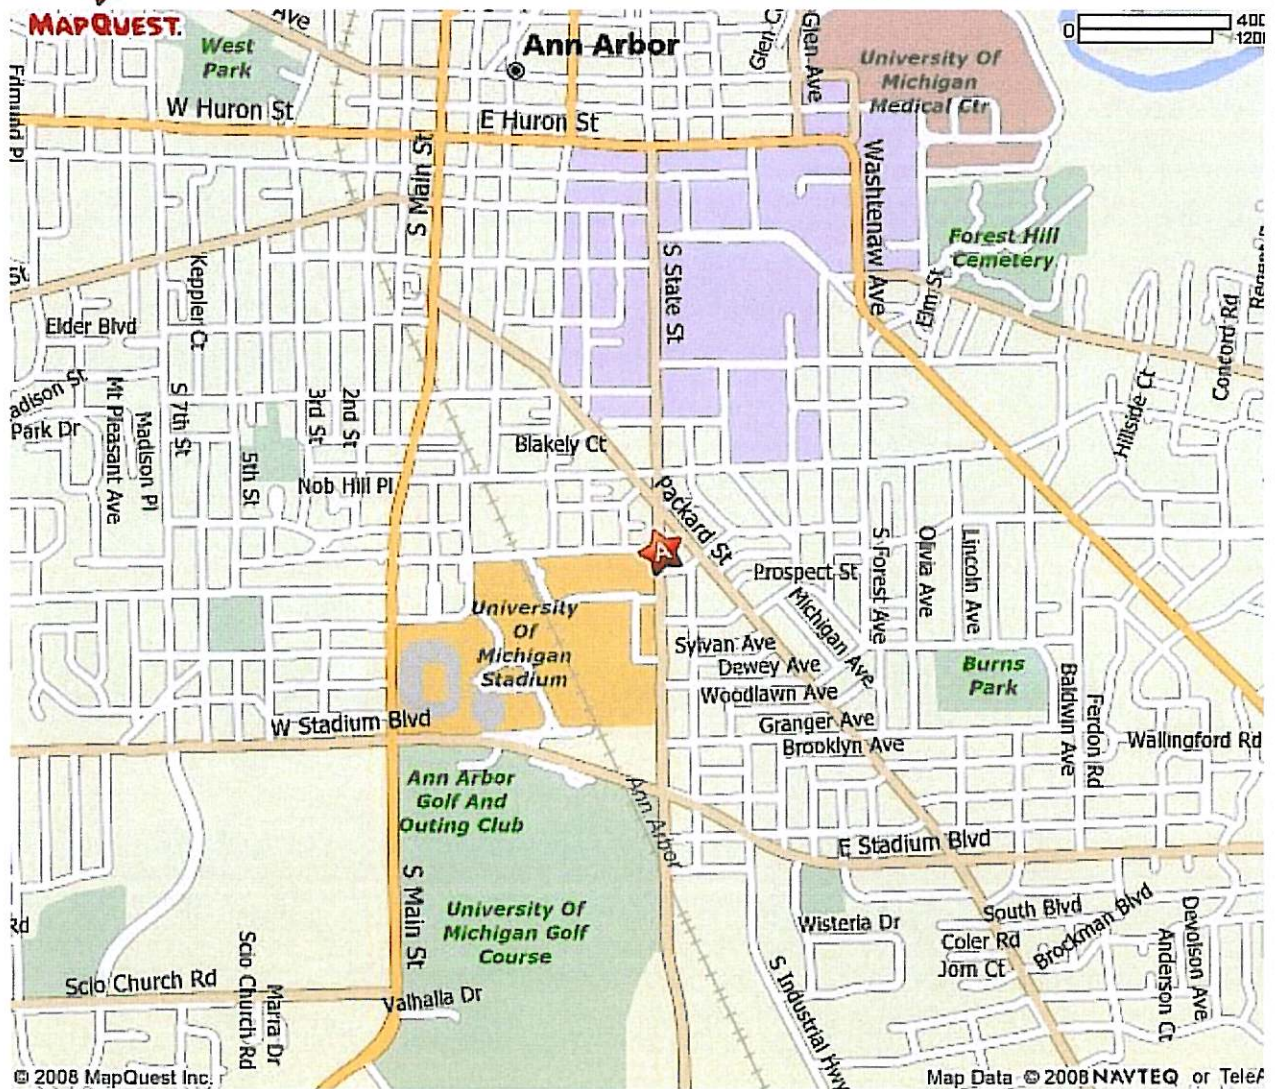

MAPQUEST.

EMBASSY SUITES
HOTELS®

EVERYTHING FOR A REASON®

- 1 COMPLIMENTARY, COOKED-TO-ORDER BREAKFAST. 2 TWO-ROOM SUITE
- 3 OPEN AIR PATRIUMS AND 4 EVENING MANAGER'S RECEPTION.

A: Michigan Stadium: 1000 S State St, Ann Arbor, MI 48109, (734) 647-2583

Speak your request and go! Free MapQuest directions by phone: **1-800-FREE411** (1-800-373-3411).

All rights reserved. Use subject to License/Copyright Map Legend

Directions and maps are informational only. We make no warranties on the accuracy of their content, road conditions or route usability or expeditiousness. You assume all risk of use. MapQuest and its suppliers shall not be liable to you for any